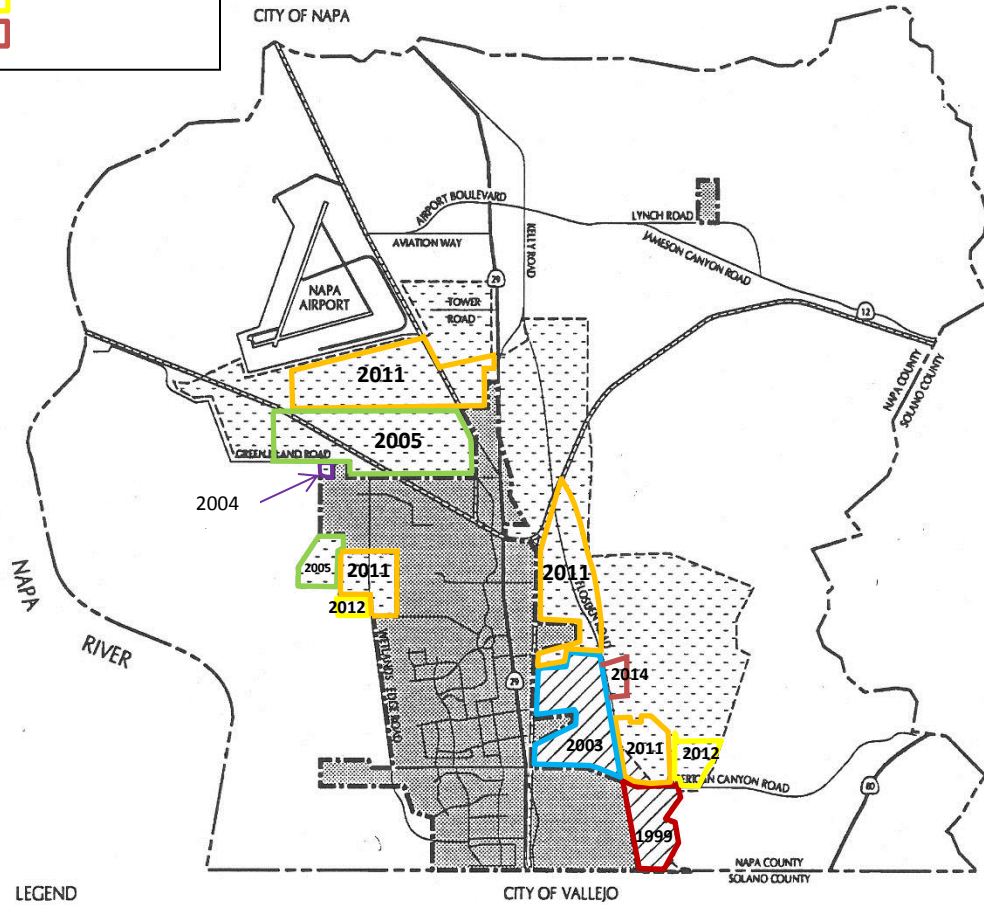

Legend: Annexation Date

- 1999
- 2003
- 2004
- 2005
- 2011
- 2012
- 2015

American Canyon
GENERAL PLAN

- LEGEND**
- Planning Area
 - City of American Canyon
 - Sphere of Influence
 - Proposed City Urban Limit Line

SOURCE: City of American Canyon, 1993

Envicom Computer Graphics

PLANNING AREA