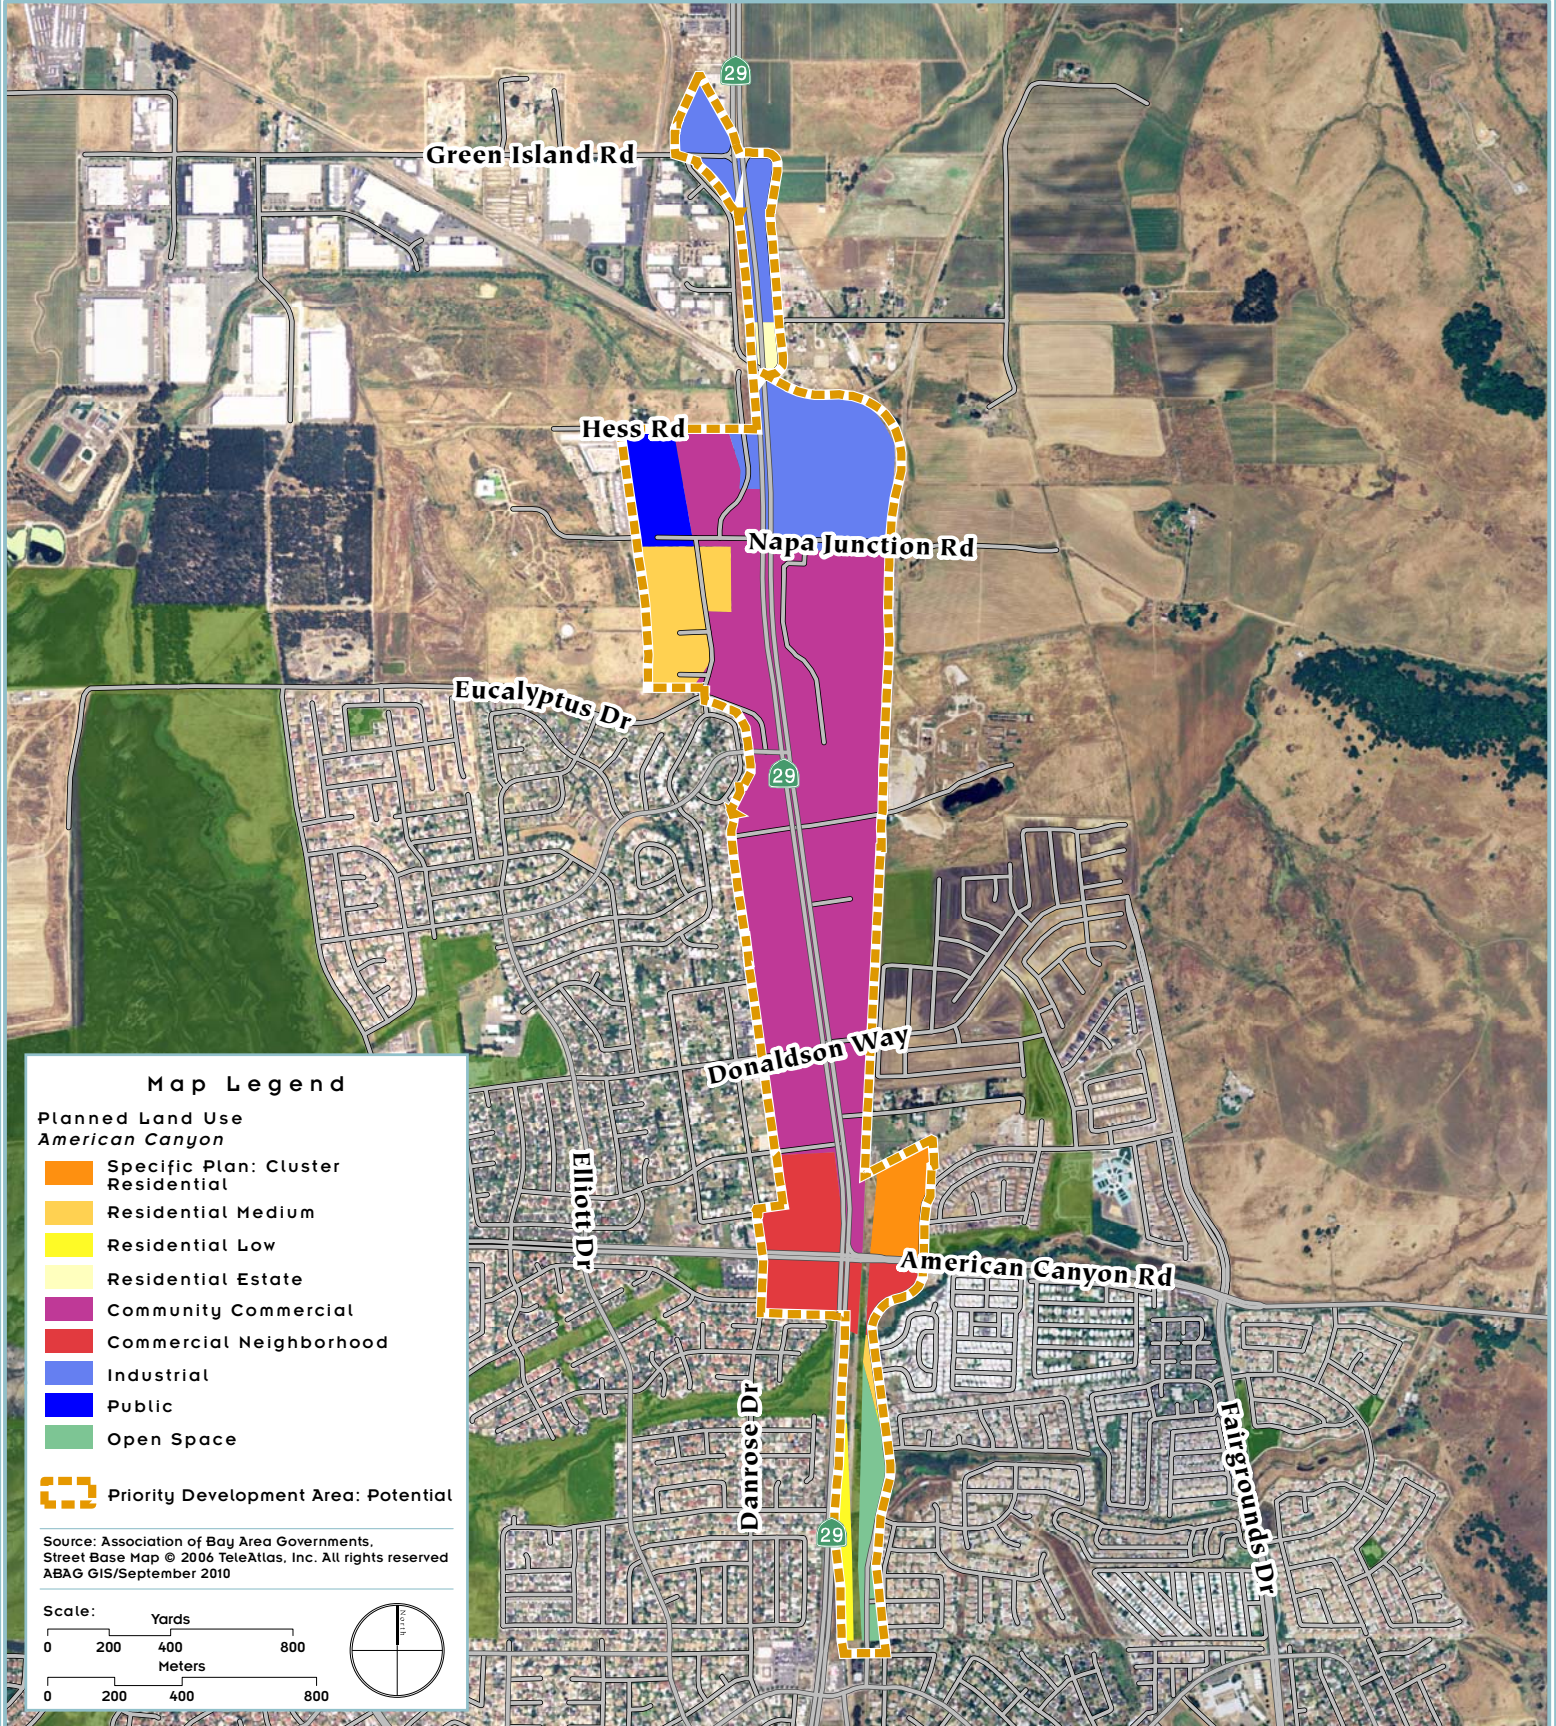

FOCUS

a development and conservation strategy for the San Francisco Bay Area

Map Legend

Planned Land Use

American Canyon

- Specific Plan: Cluster Residential
- Residential Medium
- Residential Low
- Residential Estate
- Community Commercial
- Commercial Neighborhood
- Industrial
- Public
- Open Space

Priority Development Area: Potential

Source: Association of Bay Area Governments, Street Base Map © 2006 TeleAtlas, Inc. All rights reserved ABAG GIS/September 2010