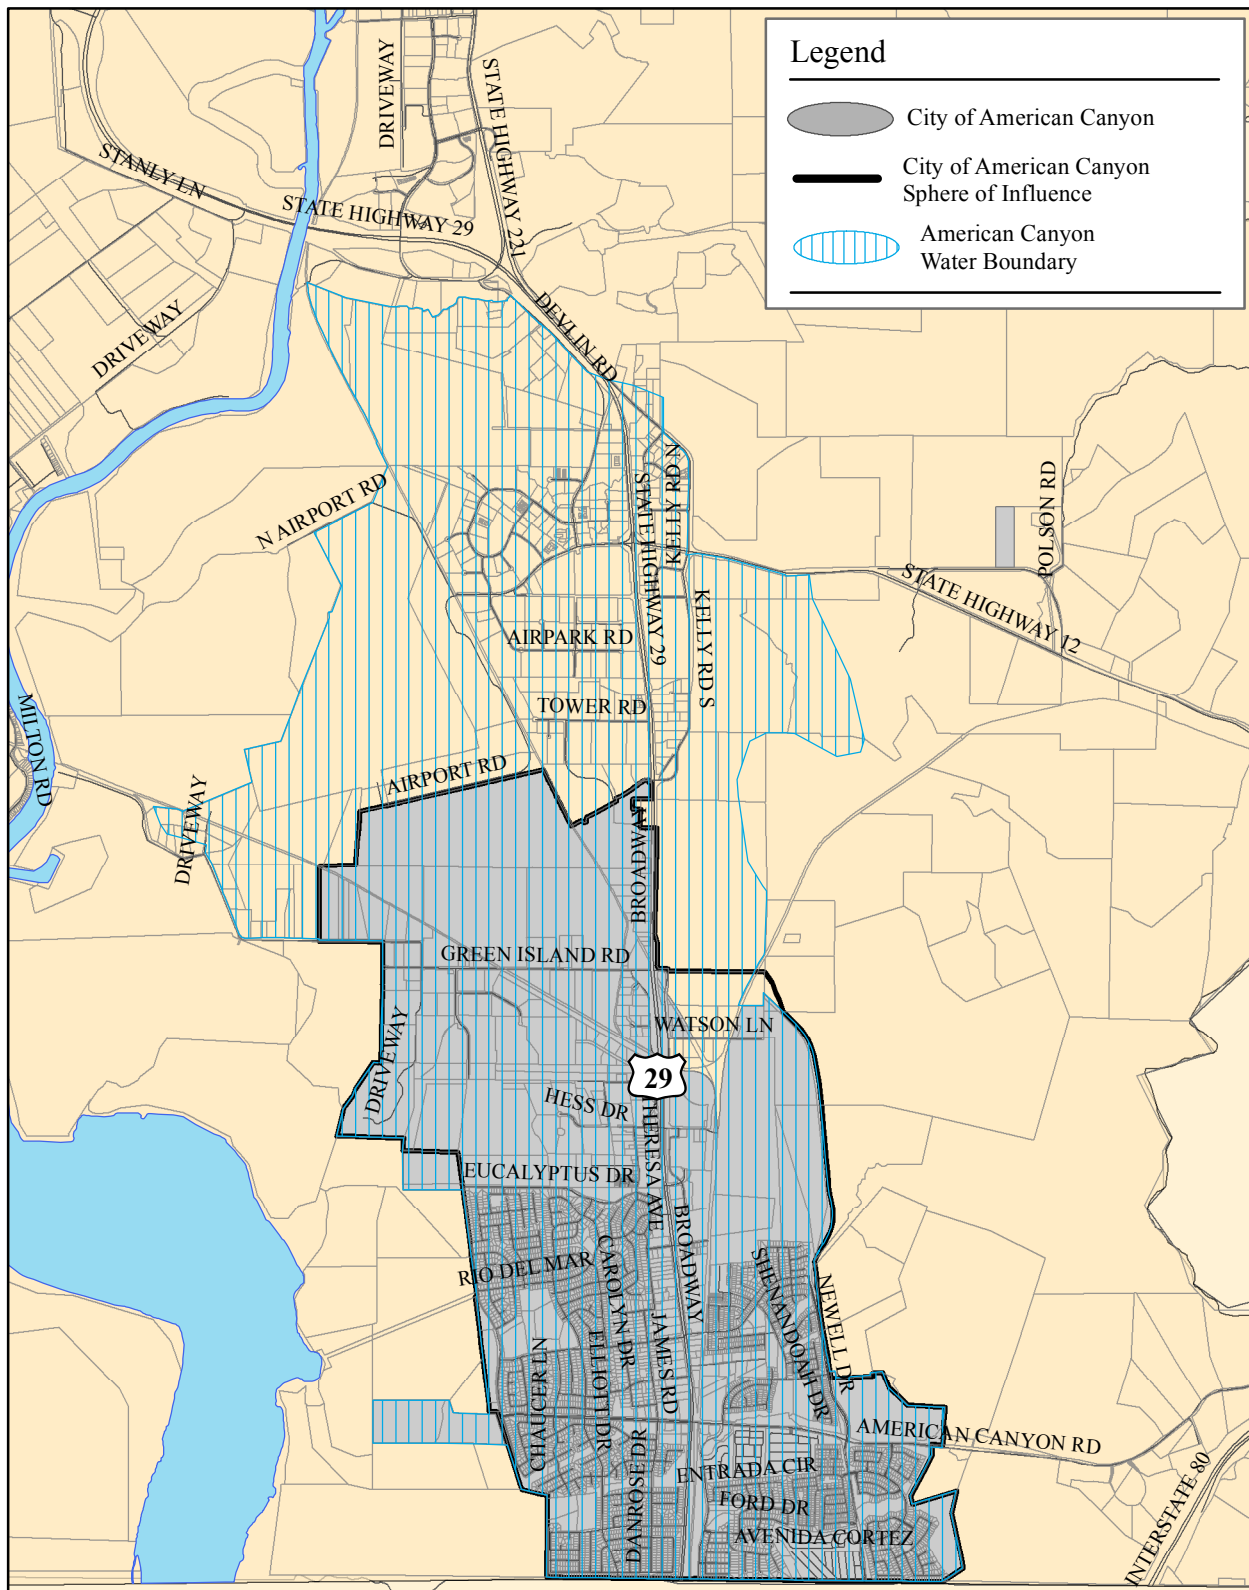

City of American Canyon

Not to Scale
June 11, 2013
Prepared by BF

LAFCO of Napa County
1030 Seminary Street, Suite B
Napa, California 94559
<http://www.napa.lafco.ca.gov>