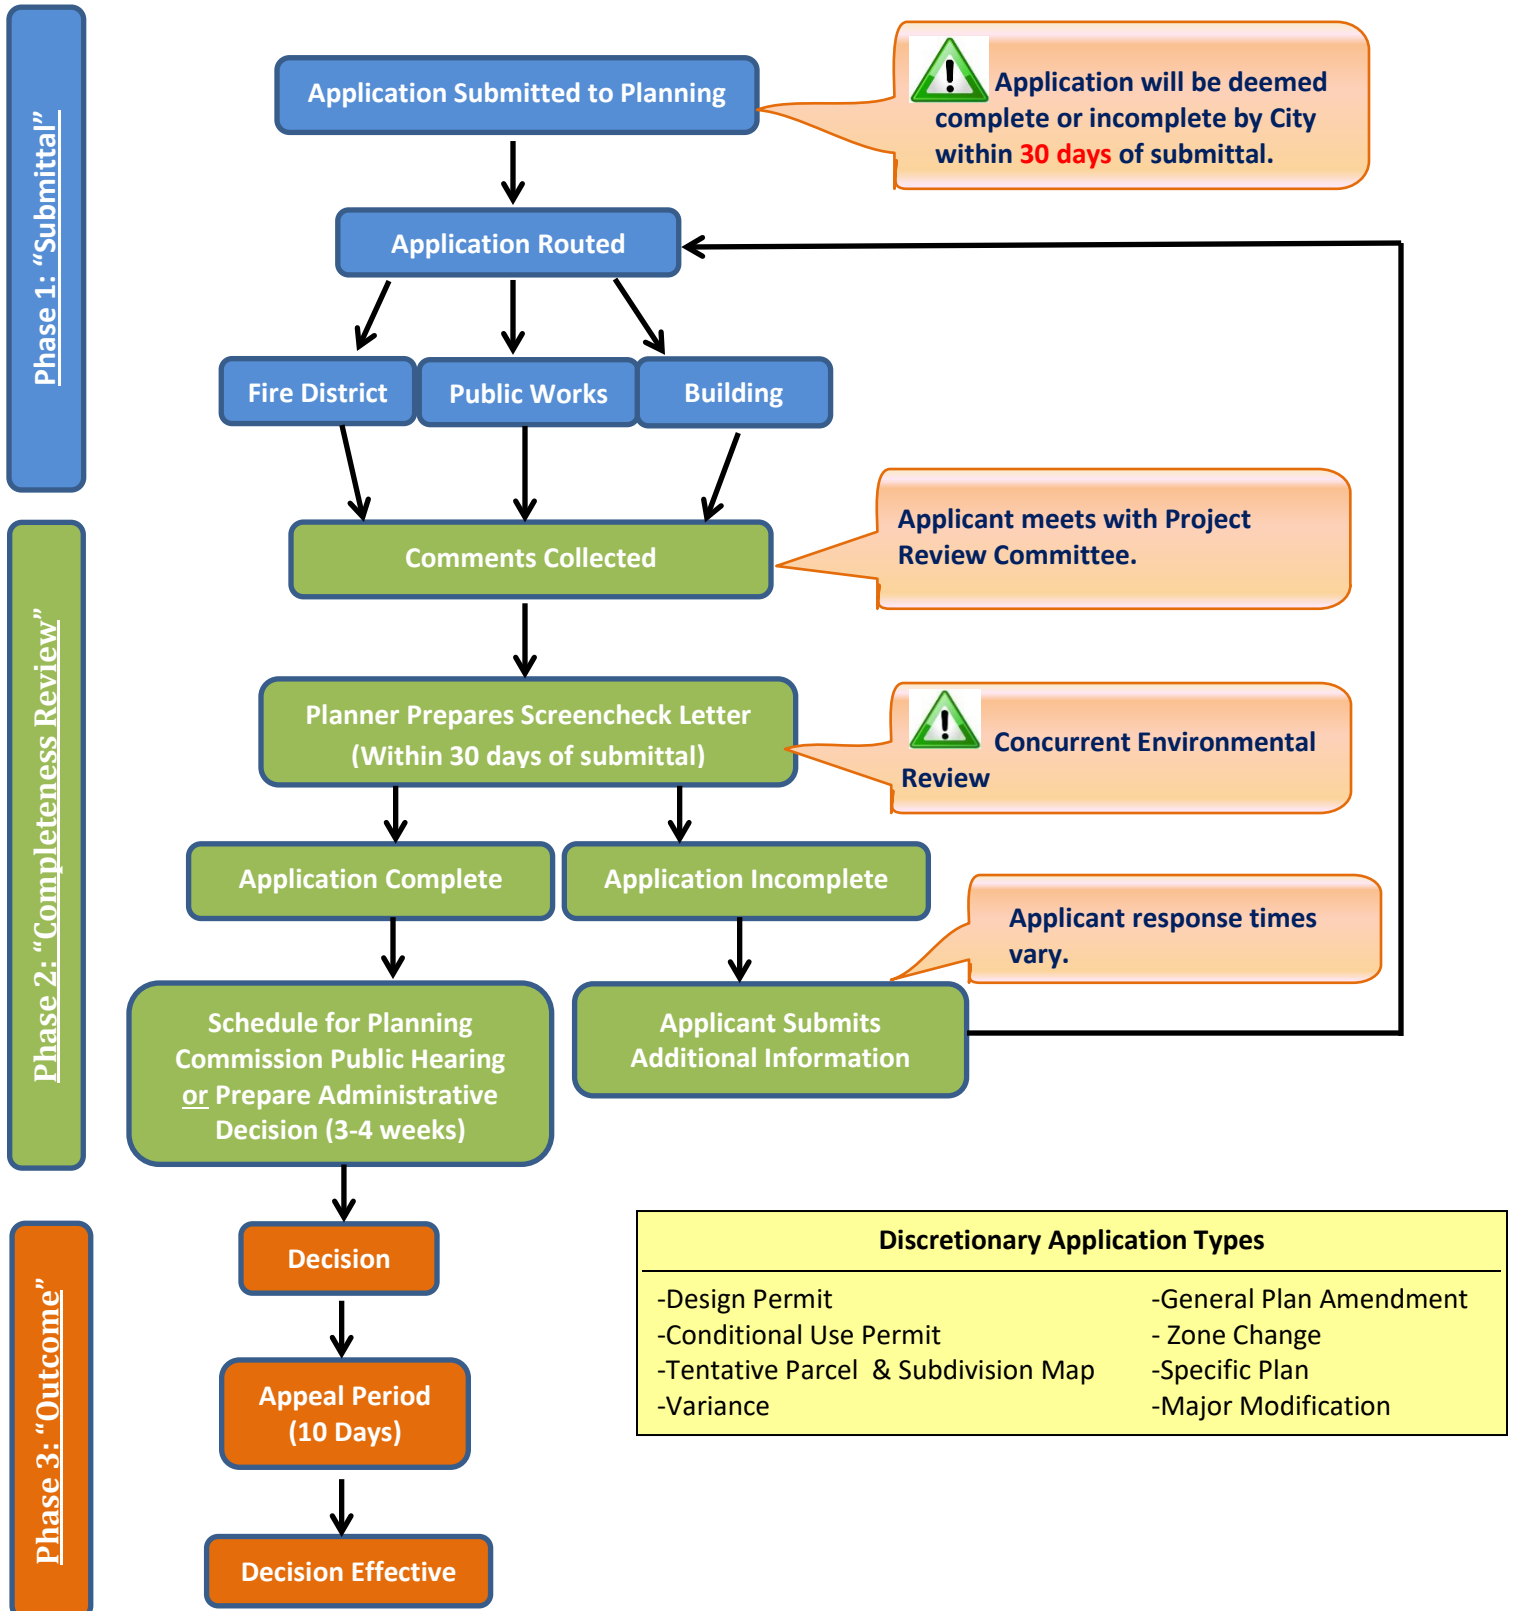

Discretionary Review Process

Discretionary Application Types	
-Design Permit	-General Plan Amendment
-Conditional Use Permit	- Zone Change
-Tentative Parcel & Subdivision Map	-Specific Plan
-Variance	-Major Modification